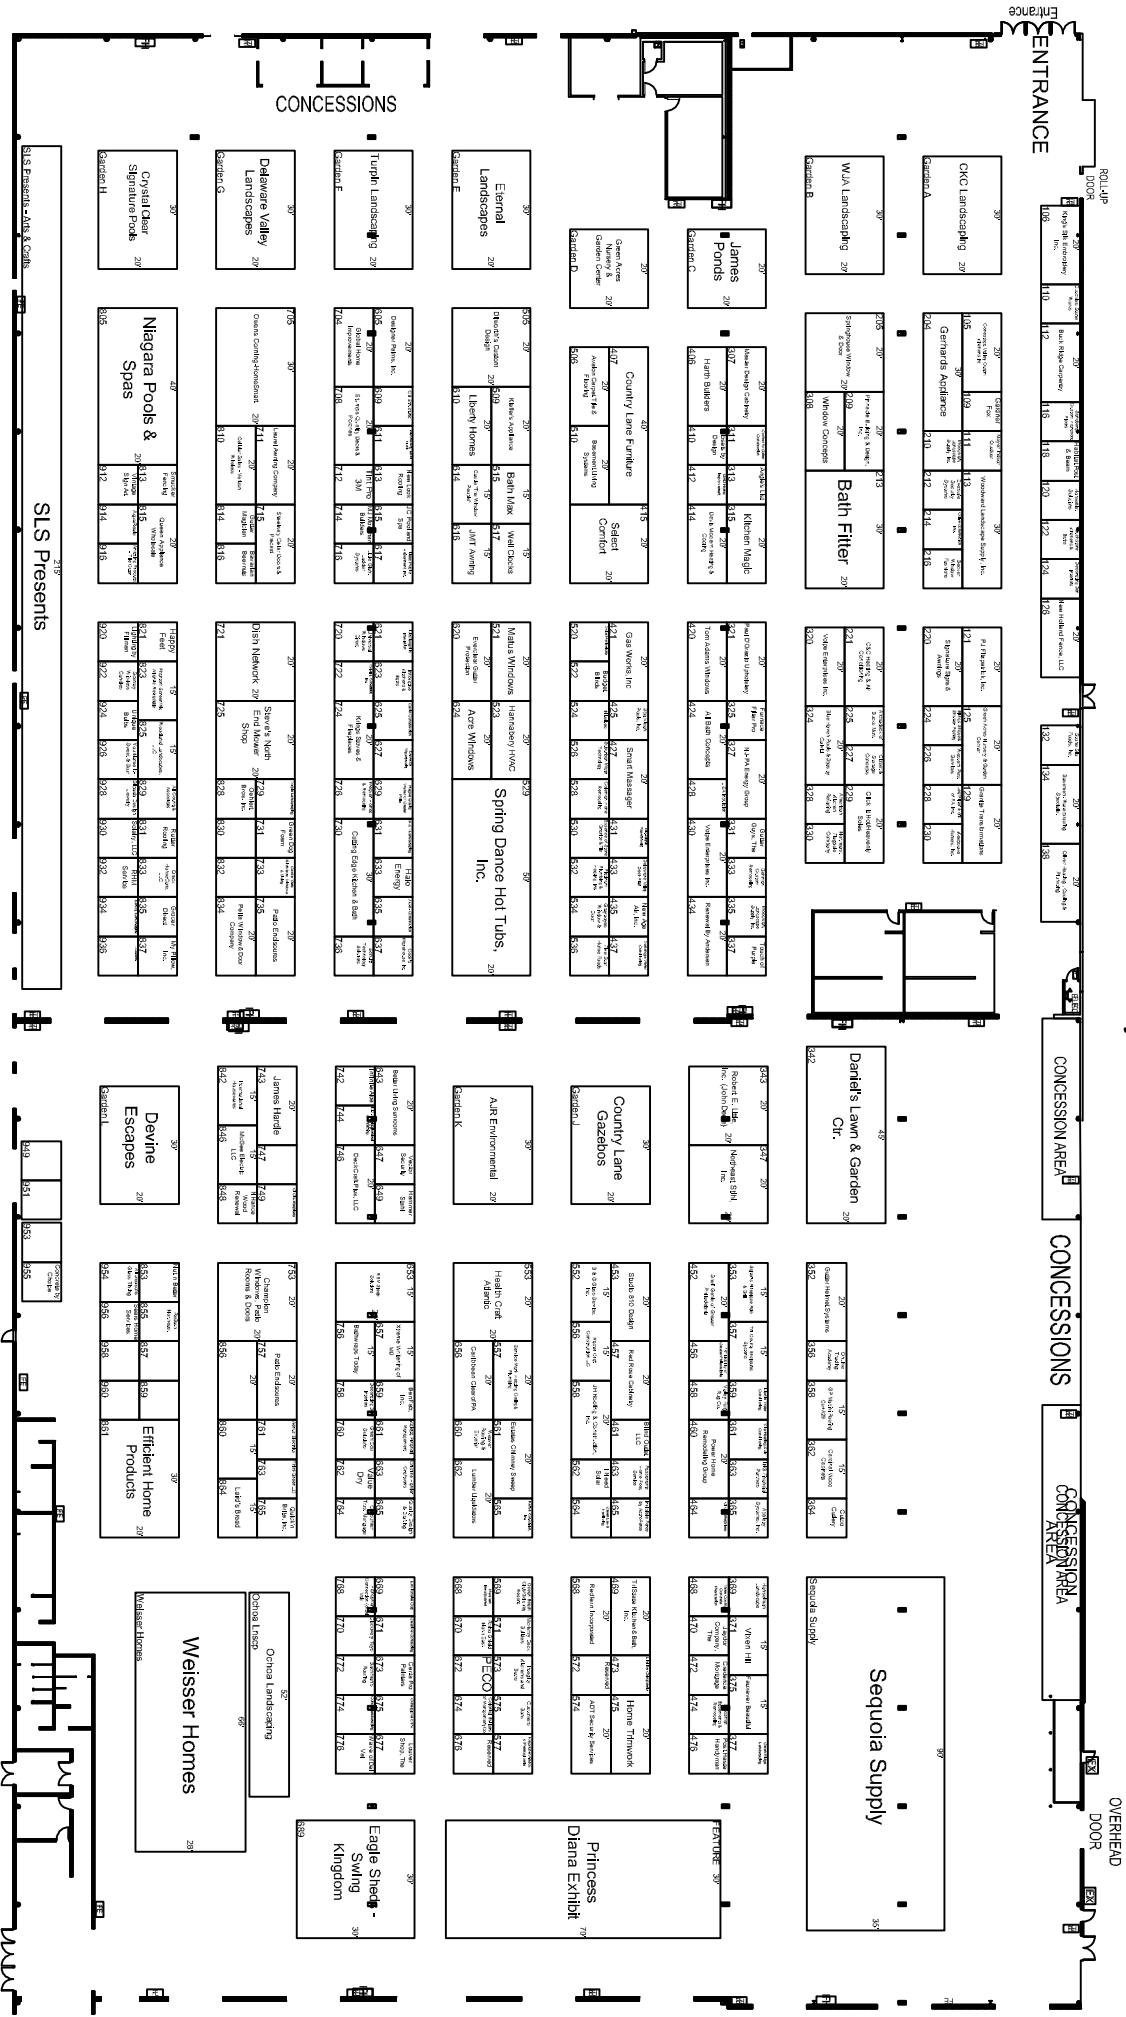

Siburban Home & Garden Show

Greater Philadelphia Expo Center at Oaks, PA

February 23 - 26, 2012

Thursday Feb 23 12 PM - 9 PM
 Friday Feb 24 12 PM - 9 PM
 Saturday Feb 25 10 AM - 7 PM
 Sunday Feb 26 10 AM - 5 PM