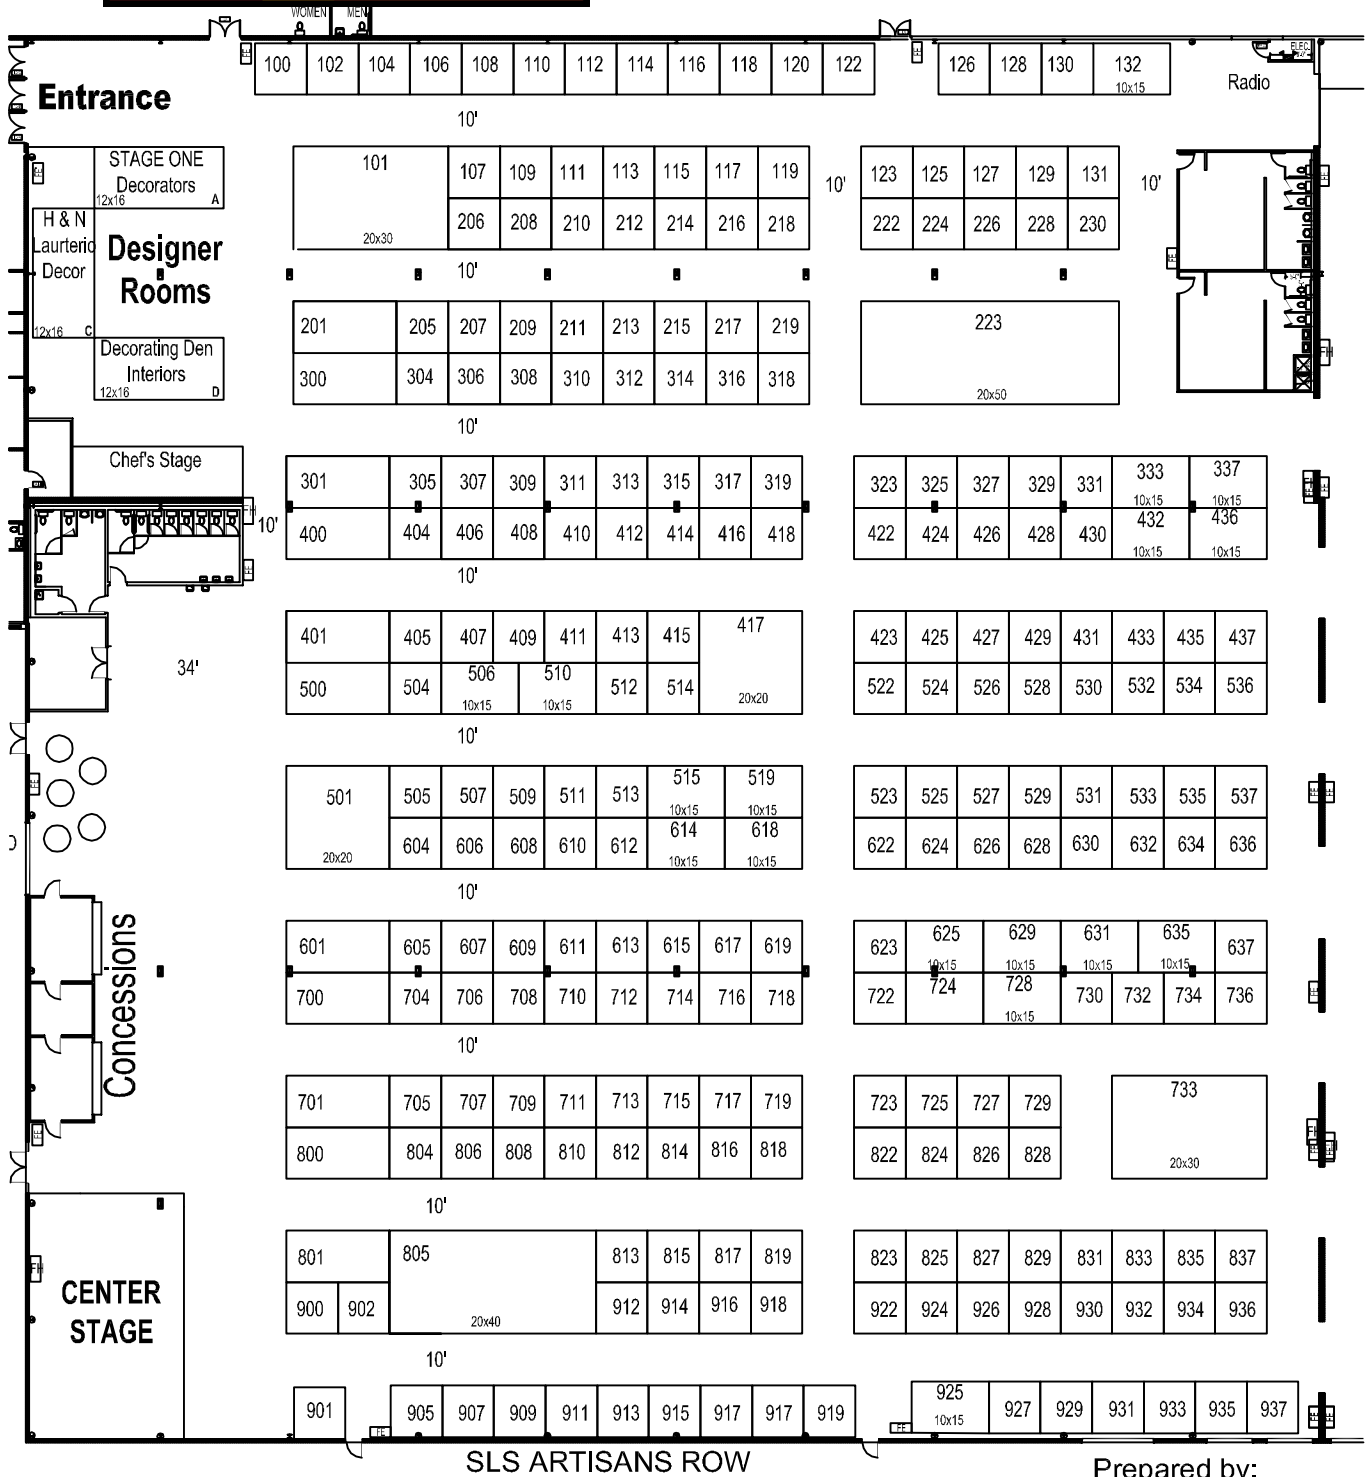

Greater Philadelphia Expo Center at Oaks  
 October 21-23, 2011  
 Oaks, PA  
 Hall A

Prepared by:

610-495-8866  
 610-495-8870 FAX  
 10.14.11 LC